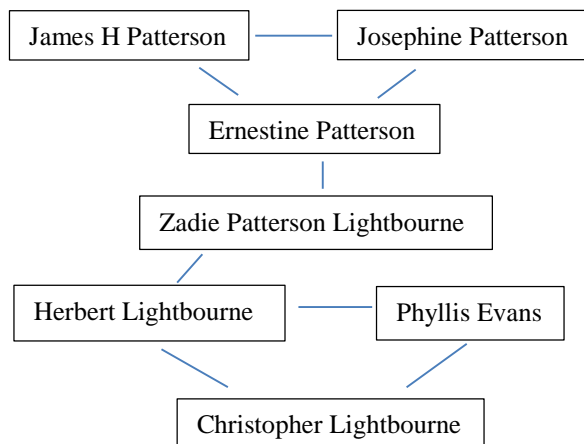

- Mary Patterson Wilson
- Ernestine Patterson
- Lillian Patterson
- James Cornelius Patterson
- Josephine Patterson
- Marie Louise Patterson
- Josephine Elanche Warren
- Juanita Patterson Brooks

Mary Sampson died in 1922. Her clothes caught fire while she was making a fire and she suffered burns on her arms and chest. She was 67 years old. Mary was buried at the Pine Forest Cemetery in Wilmington, North Carolina. A year later Charles passed away from heart failure. He was 77 years old. He was also buried at the Pine Forest Cemetery.

Congratulations Christopher & Daphnee!!!

Mr. Christopher Lightbourne and Ms. Daphnee Mitchell exchanged vows on June 25, 2016.

Christopher's family tree:

Family Reunion Committee

The following family members are working diligently to make the 1st Patterson family reunion enjoyable for everyone! See you there!